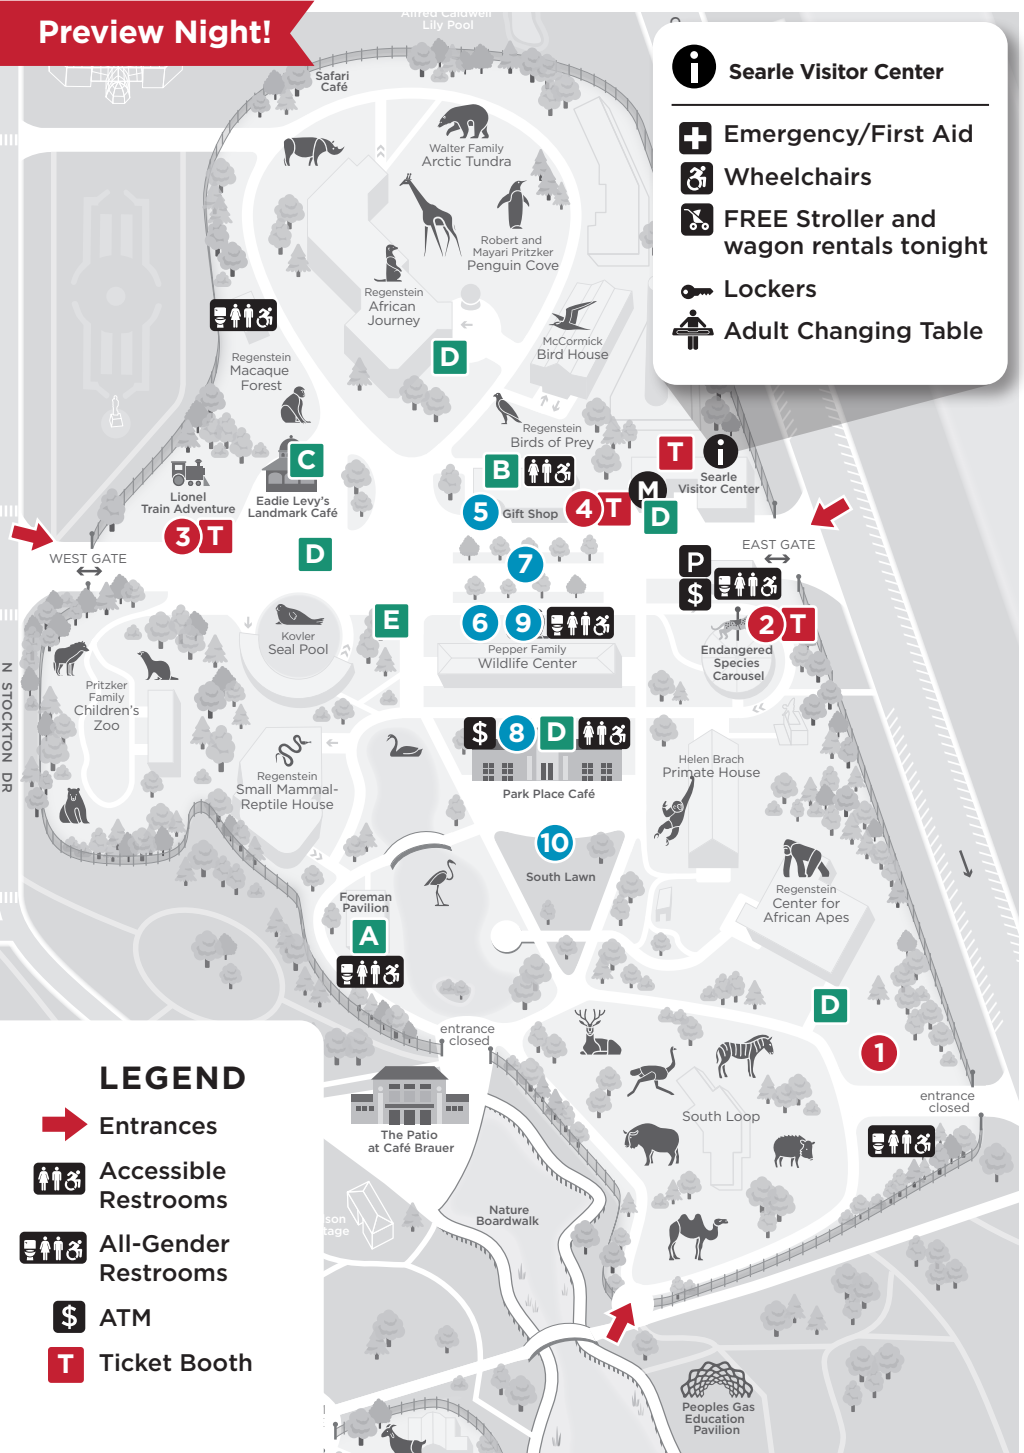

Preview Night!

i Searle Visitor Center

- **+** Emergency/First Aid
- **♿** Wheelchairs
- **✂** FREE Stroller and wagon rentals tonight
- **🔑** Lockers
- **🚽** Adult Changing Table

Welcome to Preview Night!

M Member Center
Free hot chocolate, crafts, and coloring for members in the Member Center all night long. Stop by to purchase a gift of membership or Adopt an Animal!

TICKETED EXPERIENCES

- **T Tickets:** $4 each, $34 for 10, or $64 for 20.
- **1 Ferris Wheel**
  Get to the top and experience the best view! Grab a free pair of HoloSpex 3D glasses with your ride. *Free for members tonight!*
- **2 Endangered Species Carousel**
  Take a ride on this family-friendly classic. *Free for members tonight!*
- **3 Lionel Train Adventure**
  Rumble along a small, scenic track with your kids ages 10 and under. *Free for members tonight!*
- **4 Gorilla Trek**
  Immerse yourself in nature or experience a special holiday adventure with virtual reality. *2 Tickets*

ACTIVITIES AND NOTABLE SPOTS

- **5 Joyful Gift Shopping** Find something for everyone on your list and get yourself the limited edition 30th Anniversary ZooLights blanket! *Members receive 20% off tonight only!*
- **6 Photos with Santa** Visit Santa and take a photo. *Professional photos for purchase.*
- **7 Grand Light Tunnel**
- **8 Cookie Decorating** Enjoy this paid experience at Park Place Café.
- **9 Holiday Tree**
- **10 South Lawn Light Show** This synchronized musical light show repeats every five minutes.

FOOD AND BEVERAGE OPTIONS

- **A NEW Light Lounge** Specialty cocktails, beer and wine, hot cocoa, mulled wine, popcorn, snacks
- **B Snowy's Spirits & S'more** Sandwiches, burgers, hot dogs, hot cocoa, beer, wine, select cocktails
- **C Eadie Levy's Landmark Café** Hot cocoa, mulled wine, coffee, snacks
- **D Park Place Café** Food court-style dining, bar station with beer, wine, select cocktails, hot cocoa, coffee
- **D Hot Cocoa Stand** Hot cocoa plus specialty flavor options, spiked hot cocoa
- **F Snack Stands** Popcorn, soft pretzels, churros, cotton candy

Attractions, concessions, and activities are subject to change pending weather and animal needs.